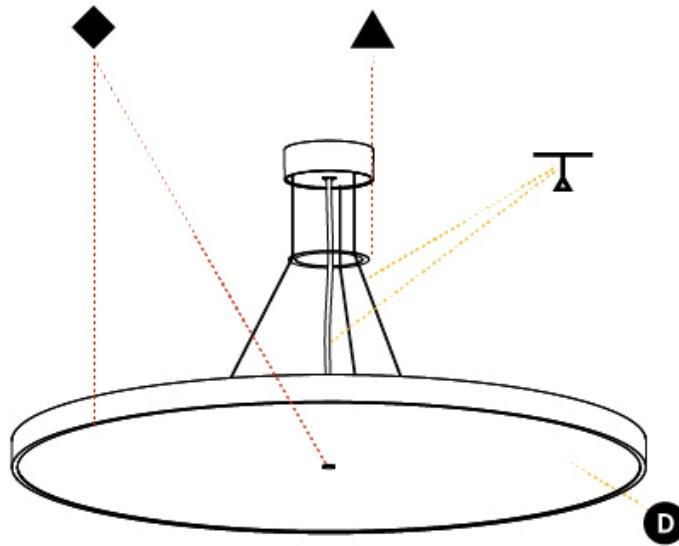

SIGN DIVA SUSPENSION

A300006-

PROJECT
TYPE
SPECIFIER
QUANTITY
DATE