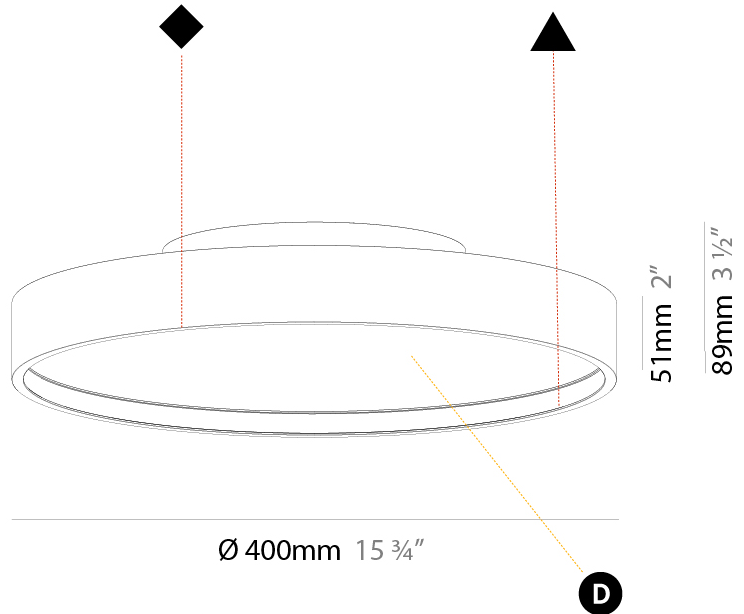

1. To build a product code in our configurator select the specify button on the base model # product page
2. To build a manual product code on this datasheet choose from the options listed below in blue font and add the suffix to the base model #

GENERAL

Series: Sign Diva
Subseries: Sign Diva Korona
Brand: Prolicht
Division: Architectural
Mounting Type: Surface
Mounting Location: Ceiling
Subcategory: Ambient

PHYSICAL

Shape: Round
Diameter (mm): 400
Diameter (in): 15 3/4
Height (mm): 89
Height (in): 3 1/2
Light Distribution: Direct
Weight (kg): 2.636
Weight (lbs): 5.811

Diffuser: PMMA - Opal/Micro-Prism/Sparkling Secret/Vintage Industrial
Fixture Finish: SSR / BKV / CWI / CRY / HAB / UFT / ITA / RUA / FTG / MYG / LOD / PUS / FRO / FUP / KIA / POP / BLS / SPG / MEY / GOH / GUM / CHC / COM / ABZ / JAG / OBR / MOS / ROR
Fixture Material: Extruded Aluminum / Steel

ELECTRICAL

Lamp Type: LED (Zhaga Standard)
Input Wattage (W): 19.8
Total Output Wattage (W): 16
Dimming: Tri-Mode (Non-Dimming and Phase Dimming (120Vac only) and 0-10V Dimming)
Driver Included: Yes
Driver Location: Integrated
Driver Type: Constant Current - Universal
Driver Class: Class 2
Input Voltage (V): 120 - 277
Constant Current (MA): 500

LED

Color Temperature (°K): 3000 / 3500 / 4000
Max. Delivered Lumen (lm): 2260 / 2293 / 2340
CRI: >90 CRI
Lamp Life (hrs): 50000

OPTICAL

RATINGS AND CERTIFICATIONS

Certified By: Certified for North American Standards
IP rating: IP20