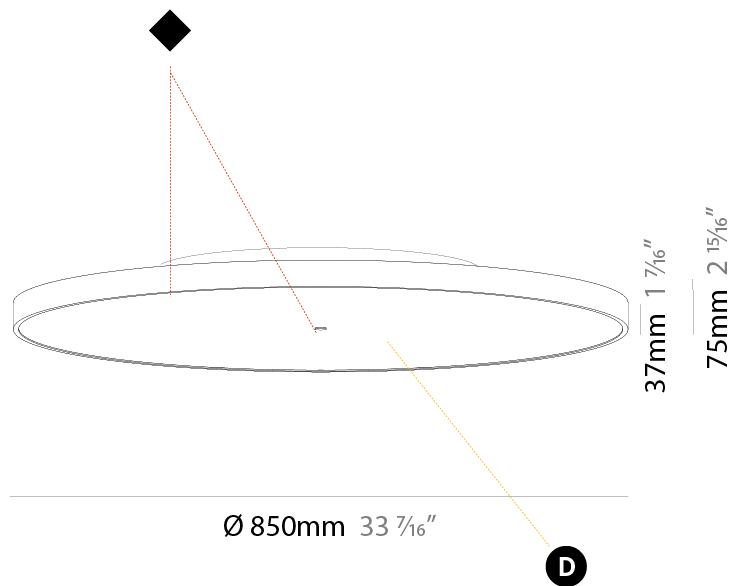

GENERAL

Series: Sign Diva
Subseries: Sign Diva
Brand: Prolicht
Division: Architectural
Mounting Type: Surface
Mounting Location: Ceiling
Subcategory: Ambient

PHYSICAL

Shape: Round
Diameter (mm): 850
Diameter (in): 33 7/16
Height (mm): 75
Height (in): 2 15/16
Light Distribution: Direct
Weight (kg): 12.925
Weight (lbs): 28.495
Diffuser: PMMA - Opal/Micro-Prism/Sparkling Secret/Vintage Industrial with Shine Ring
Fixture Finish: SSR / BKV / CWI / CRY / HAB / UFT / ITA / RUA / FTG / MYG / LOD / PUS / FRO / FUP / KIA / POP / BLS / SPG / MEY / GOH / GUM / CHC / COM / ABZ / JAG / OBR / MOS / ROR
Fixture Material: Extruded Aluminum / Steel

ELECTRICAL

Lamp Type: LED (Zhaga Standard)
Input Wattage (W): 96.8
Total Output Wattage (W): 76.8
Dimming: Tri-Mode (Non-Dimming and Phase Dimming (120Vac only) and 0-10V Dimming)
Driver Included: Yes
Driver Location: Integrated
Driver Type: Constant Current - Universal
Driver Class: Class 2
Input Voltage (V): 120 - 277
Constant Current (MA): 600

LED

Color Temperature (°K): 3000 / 3500 / 4000
Max. Delivered Lumen (lm): 11160 / 11388 / 11620
CRI: >90 CRI
Lamp Life (hrs): 50000

OPTICAL

RATINGS AND CERTIFICATIONS

Certified By: Certified for North American Standards
IP rating: IP20