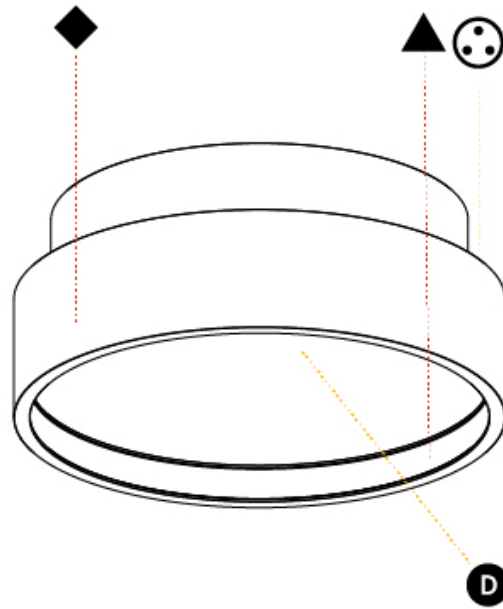

SIGN DIVA SURFACE

A3D085-

PROJECT _____

TYPE _____

SPECIFIER _____

QUANTITY _____

DATE _____