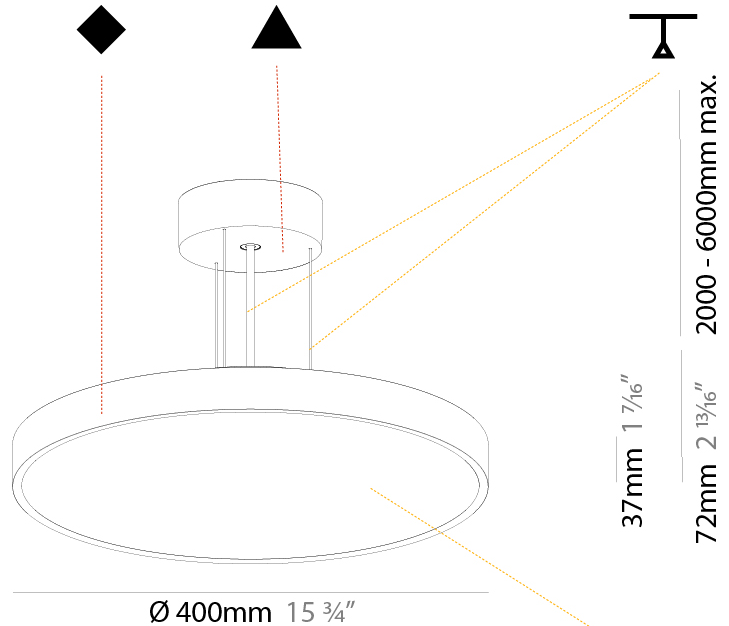

GENERAL

Series: Sign Diva
Subseries: Sign Diva
Brand: Prolicht
Division: Architectural
Mounting Type: Suspension
Mounting Location: Ceiling
Subcategory: Pendant

PHYSICAL

Shape: Round
Diameter (mm): 400
Diameter (in): 15 3/4
Height (mm): 72
Height (in): 2 13/16
Max. Overall Height (mm): 2072
Max. Overall Height (in): 81 3/16
Light Distribution: Direct
Weight (kg): 2.972
Weight (lbs): 6.55

Diffuser: PMMA - Opal / Micro-Prism / Sparkling Secret / Vintage Industrial with Shine Ring

Fixture Finish: SSR / BKV / CWI / CRY / HAB / UFT / ITA / RUA / FTG / MYG / LOD / PUS / FRO / FUP / KIA / POP / BLS / SPG / MEY / GOH / GUM / CHC / COM / ABZ / JAG / OBR / MOS / ROR

Fixture Material: Extruded Aluminum / Steel

Cable Details: 2000mm or 6000mm Transparent Cable

ELECTRICAL

Lamp Type: LED (Zhaga Standard)
Input Wattage (W): 19.8
Total Output Wattage (W): 16
Dimming: Tri-Mode (Non-Dimming and Phase Dimming (120Vac only) and 0-10V Dimming)
Driver Included: Yes
Driver Location: Integrated
Driver Type: Constant Current - Universal
Driver Class: Class 2
Input Voltage (V): 120 - 277
Constant Current (MA): 500

LED

Color Temperature (°K): 2700 / 3000 / 3500 / 4000
Max. Delivered Lumen (lm): 1160 / 1733 / 1741 / 1776
CRI: >90 CRI
Lamp Life (hrs): 50000

OPTICAL

RATINGS AND CERTIFICATIONS

Certified By: Certified for North American Standards
IP rating: IP20

PROJECT	_____
TYPE	_____
SPECIFIER	_____
QUANTITY	_____
DATE	_____