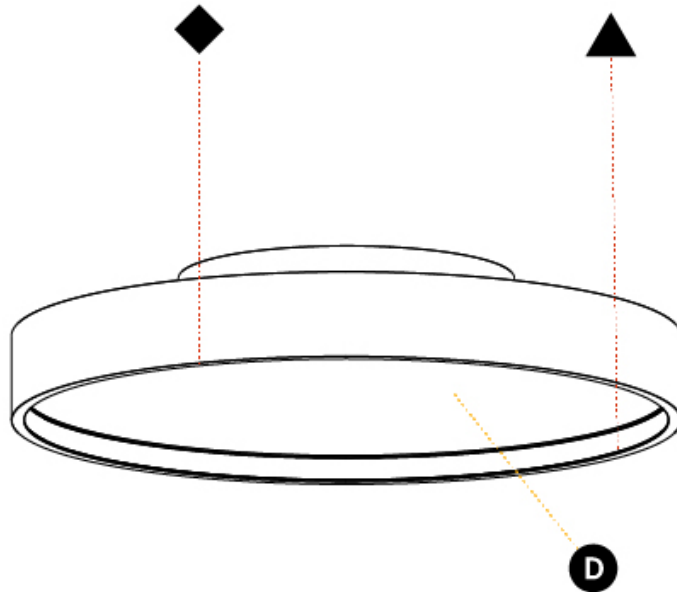

A3D101-

PROJECT

TYPE

SPECIFIER

QUANTITY

DATE