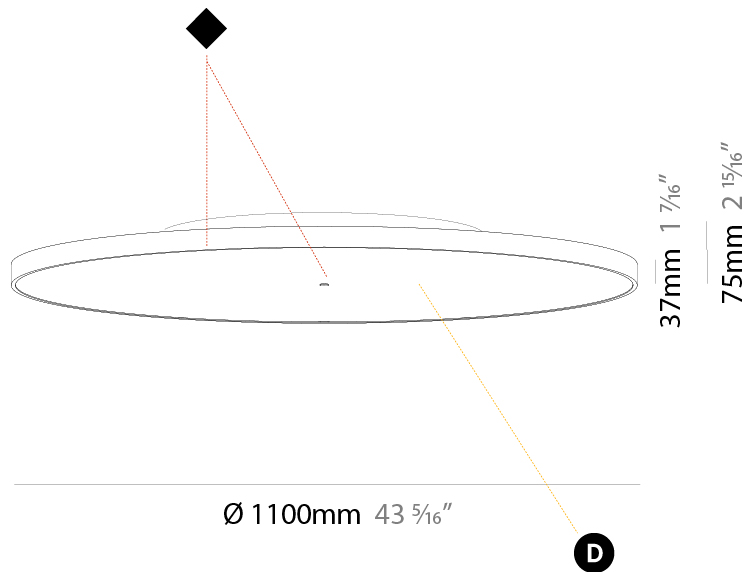

GENERAL

Series: Sign Diva
Subseries: Sign Diva
Brand: Prolicht
Division: Architectural
Mounting Type: Surface
Mounting Location: Ceiling
Subcategory: Ambient

PHYSICAL

Shape: Round
Diameter (mm): 1100
Diameter (in): 43 ⁵/₁₆"
Height (mm): 75
Height (in): 2 ¹⁵/₁₆"
Light Distribution: Direct
Weight (kg): 18.324
Weight (lbs): 40.397
Diffuser: PMMA - Opal/Micro-Prism/Sparkling Secret/Vintage Industrial with Shine Ring
Fixture Finish: SSR / BKV / CWI / CRY / HAB / UFT / ITA / RUA / FTG / MYG / LOD / PUS / FRO / FUP / KIA / POP / BLS / SPG / MEY / GOH / GUM / CHC / COM / ABZ / JAG / OBR / MOS / ROR
Fixture Material: Extruded Aluminum / Steel

ELECTRICAL

Lamp Type: LED (Zhaga Standard)
Input Wattage (W): 169.4
Total Output Wattage (W): 134
Dimming: Tri-Mode (Non-Dimming and Phase Dimming (120Vac only) and 0-10V Dimming)
Driver Included: Yes
Driver Location: Integrated
Driver Type: Constant Current - Universal
Driver Class: Class 2
Input Voltage (V): 120 - 277
Constant Current (MA): 600

LED

Color Temperature (°K): 3000 / 3500 / 4000
Max. Delivered Lumen (lm): 19520 / 19933 / 20340
CRI: >90 CRI
Lamp Life (hrs): 50000

OPTICAL

RATINGS AND CERTIFICATIONS

Certified By: Certified for North American Standards
IP rating: IP20

A