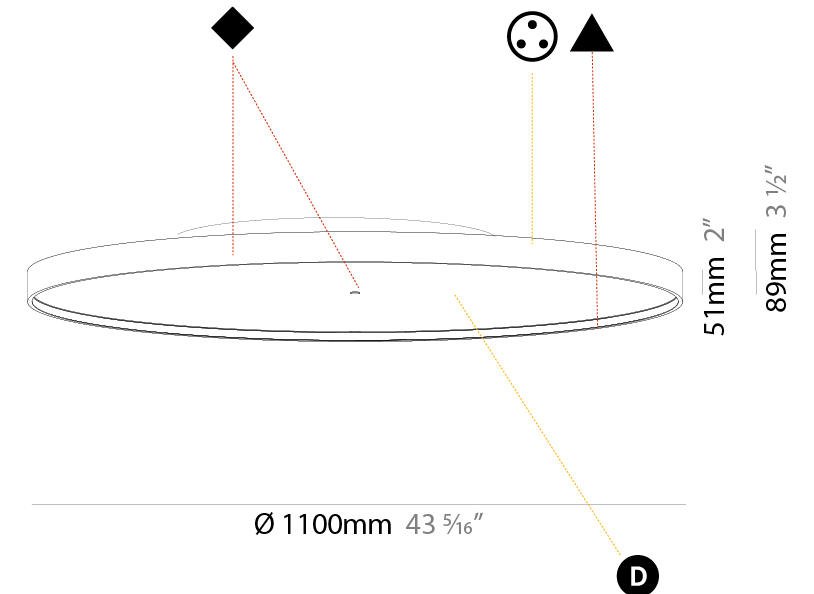

GENERAL

Series: Sign Diva
Subseries: Sign Diva Korona
Brand: Prolicht
Division: Architectural
Mounting Type: Surface
Mounting Location: Ceiling
Subcategory: Ambient

PHYSICAL

Shape: Round
Diameter (mm): 1100
Diameter (in): 43 ⁵/₁₆"
Height (mm): 89
Height (in): 3 ¹/₂"
Light Distribution: Direct / Indirect
Weight (kg): 18.901
Weight (lbs): 41.67
Diffuser: Direct - PMMA - Opal/Micro-Prism/Sparkling Secret/Vintage Industrial / Indirect - White/Yellow/Orange/Red/Blue/Green
Fixture Finish: SSR / BKV / CWI / CRY / HAB / UFT / ITA / RUA / FTG / MYG / LOD / PUS / FRO / FUP / KIA / POP / BLS / SPG / MEY / GOH / GUM / CHC / COM / ABZ / JAG / OBR / MOS / ROR
Fixture Material: Extruded Aluminum / Steel

ELECTRICAL

Lamp Type: LED (Zhaga Standard)
Input Wattage (W): 169.4
Total Output Wattage (W): 134
Dimming: Tri-Mode (Non-Dimming and Phase Dimming (120Vac only) and 0-10V Dimming)
Driver Included: Yes
Driver Location: Integrated
Driver Type: Constant Current - Universal
Driver Class: Class 2
Input Voltage (V): 120 - 277
Constant Current (MA): 600

LED

Color Temperature (°K): 3000 / 3500 / 4000
Max. Delivered Lumen (lm): 19520 / 19933 / 20340
CRI: >90 CRI
Lamp Life (hrs): 50000

OPTICAL

RATINGS AND CERTIFICATIONS

Certified By: Certified for North American Standards
IP rating: IP20