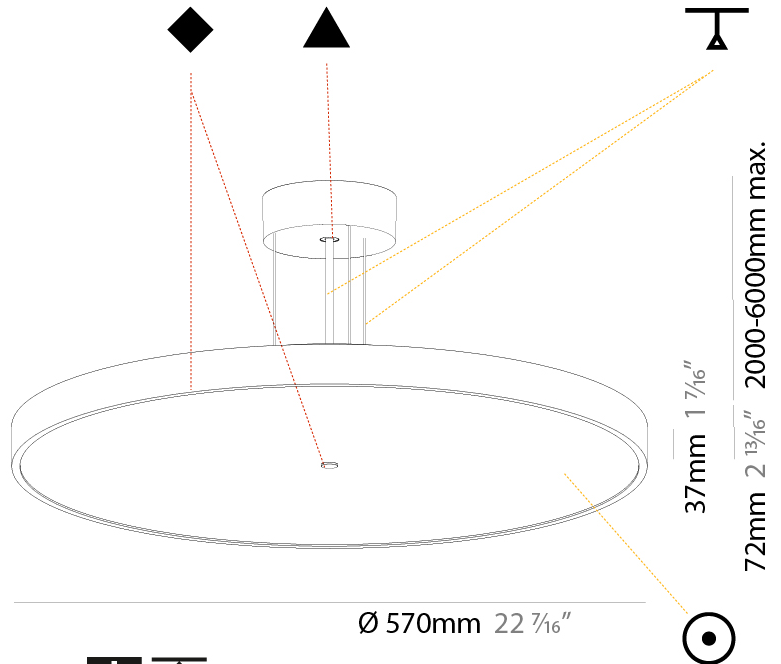

GENERAL

Series: Sign Diva
Subseries: Sign Diva
Brand: Prolicht
Division: Architectural
Mounting Type: Suspension
Mounting Location: Ceiling
Subcategory: Pendant

PHYSICAL

Shape: Round
Diameter (mm): 570
Diameter (in): 22 7/16
Height (mm): 72
Height (in): 2 13/16
Max. Overall Height (mm): 6072
Max. Overall Height (in): 239 1/16
Light Distribution: Direct
Weight (kg): 7.802
Weight (lbs): 17.2

Diffuser: PMMA - Opal / Micro-Prism / Sparkling Secret / Vintage Industrial with Shine Ring

Fixture Finish: SSR / BKV / CWI / CRY / HAB / UFT / ITA / RUA / FTG / MYG / LOD / PUS / FRO / FUP / KIA / POP / BLS / SPG / MEY / GOH / GUM / CHC / COM / ABZ / JAG / OBR / MOS / ROR

Fixture Material: Extruded Aluminum / Steel

Cable Details: 2000mm or 6000mm Transparent Cable

ELECTRICAL

Lamp Type: LED (Zhaga Standard)
Input Wattage (W): 58.3
Total Output Wattage (W): 53
Dimming: Tri-Mode (Non-Dimming and Phase Dimming (120Vac only) and 0-10V Dimming)
Driver Included: Yes
Driver Location: Integrated
Driver Type: Constant Current - Universal
Driver Class: Class 2
Input Voltage (V): 120 - 277
Constant Current (MA): 350

LED

Color Temperature (°K): 2700 / 3000 / 3500 / 4000
Max. Delivered Lumen (lm): 5060 / 6120 / 6233 / 6360
CRI: >90 CRI
Lamp Life (hrs): 50000

OPTICAL

RATINGS AND CERTIFICATIONS

Certified By: Certified for North American Standards
IP rating: IP20

PROJECT _____
TYPE _____
SPECIFIER _____
QUANTITY _____
DATE _____