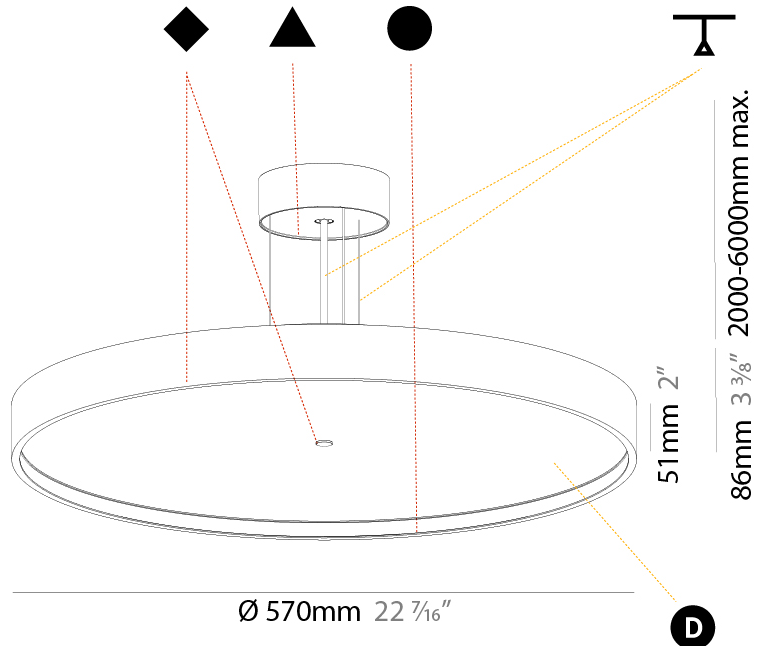

GENERAL

Series: Sign Diva
Subseries: Sign Diva Korona
Brand: Prolicht
Division: Architectural
Mounting Type: Suspension
Mounting Location: Ceiling
Subcategory: Pendant

PHYSICAL

Shape: Round
Diameter (mm): 570
Diameter (in): 22 ⁷/₁₆
Height (mm): 86
Height (in): 3 ³/₈
Light Distribution: Direct
Weight (kg): 8.067
Weight (lbs): 17.78
Diffuser: PMMA - Opal / Micro-Prism / Sparkling Secret / Vintage Industrial
Fixture Finish: SSR / BKV / CWI / CRY / HAB / UFT / ITA / RUA / FTG / MYG / LOD / PUS / FRO / FUP / KIA / POP / BLS / SPG / MEY / GOH / GUM / CHC / COM / ABZ / JAG / OBR / MOS / ROR
Fixture Material: Extruded Aluminum / Steel
Cable Details: 2,000mm/78 3/4" or 6,000mm/236 1/4" Transparent Cable

ELECTRICAL

Lamp Type: LED (Zhaga Standard)
Input Wattage (W): 49
Total Output Wattage (W): 46.9
Dimming: Tri-Mode (Non-Dimming and Phase Dimming (120Vac only) and 0-10V Dimming)
Driver Included: Yes
Driver Location: Integrated
Driver Type: Constant Current - Universal
Driver Class: Class 2
Input Voltage (V): 120 - 277
Constant Current (MA): 350

LED

Color Temperature (°K): 2700 / 3000 / 3500 / 4000
Max. Delivered Lumen (lm): 4978 / 5337 / 5384 / 5494
Nominal Lumen (lm): 6199 / 6646 / 6705 / 6842
CRI: >90 CRI
Lamp Life (hrs): 50000

OPTICAL

RATINGS AND CERTIFICATIONS

Certified By: Certified for North American Standards
IP rating: IP20