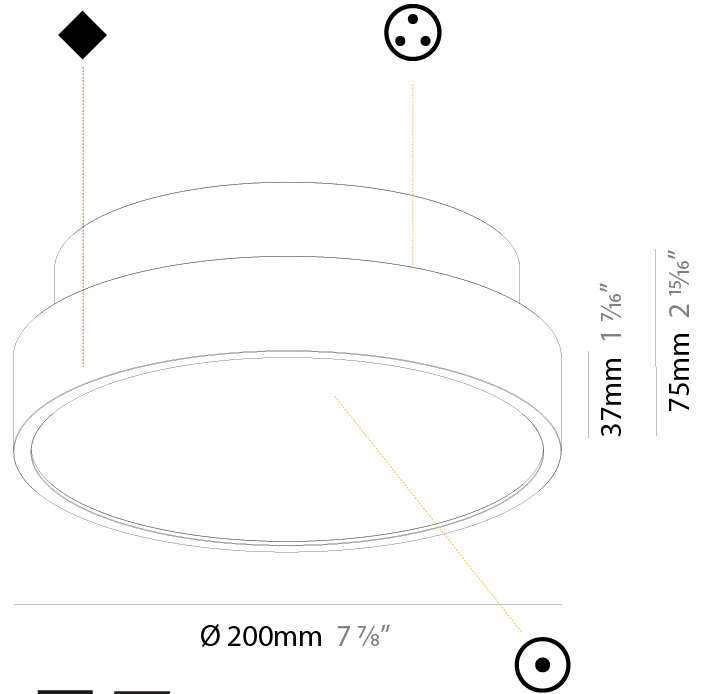

GENERAL

Series: Sign Diva
Subseries: Sign Diva
Brand: Prolicht
Division: Architectural
Mounting Type: Surface
Mounting Location: Ceiling
Subcategory: Ambient

PHYSICAL

Shape: Round
Diameter (mm): 200
Diameter (in): 7 ⁷/₈
Height (mm): 75
Height (in): 2 ¹⁵/₁₆
Light Distribution: Direct / Indirect
Weight (kg): 1.12
Weight (lbs): 2.469
Diffuser: Direct - PMMA - Opal/Micro-Prism/Sparkling Secret/Vintage Industrial with Shine Ring / Indirect - White/Yellow/Orange/Red/Blue/Green
Fixture Finish: SSR / BKV / CWI / CRY / HAB / UFT / ITA / RUA / FTG / MYG / LOD / PUS / FRO / FUP / KIA / POP / BLS / SPG / MEY / GOH / GUM / CHC / COM / ABZ / JAG / OBR / MOS / ROR
Fixture Material: Extruded Aluminum / Steel

ELECTRICAL

Lamp Type: LED (Zhaga Standard)
Input Wattage (W): 12.1
Total Output Wattage (W): 11
Dimming: Tri-Mode (Non-Dimming and Phase Dimming (120Vac only) and 0-10V Dimming)
Driver Included: Yes
Driver Location: Integrated
Driver Type: Constant Current - Universal
Driver Class: Class 2
Input Voltage (V): 120 - 277
Constant Current (MA): 350

LED

Color Temperature (*K): 3000 / 3500 / 4000
Max. Delivered Lumen (lm): 1100 / 1117 / 1140
CRI: >90 CRI
Lamp Life (hrs): 50000

OPTICAL

RATINGS AND CERTIFICATIONS

Certified By: Certified for North American Standards
IP rating: IP20

PROJECT
TYPE
SPECIFIER
QUANTITY
DATE